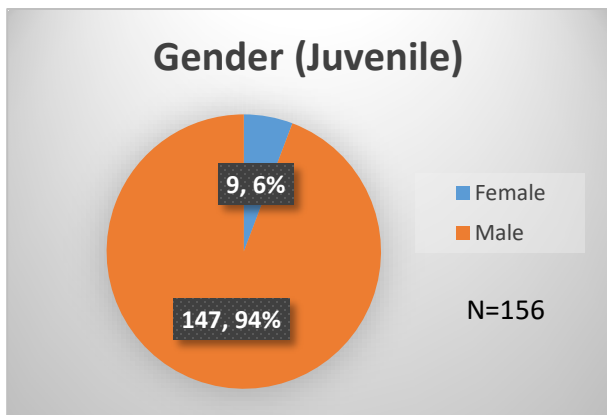

Daily Data Dashboard – November 14, 2022
Demographics for JTDC Population
Monday Morning Midnight Count

Total # of probation Involved youth¹: 1,019

¹ Probation Active: Any youth who is pending sentencing with an active social history, has been formally placed on probation or supervision with Cook County Juvenile Probation on the date of the report.

*Age, Gender and Race for Criminal Court population (N=2) is not represented in this report.

Data sources: cFive Supervisor – Probation Population and RMIS – JTDC Population

Daily Data Dashboard – November 14, 2022
Demographics for JTDC Population
Monday Morning Midnight Count