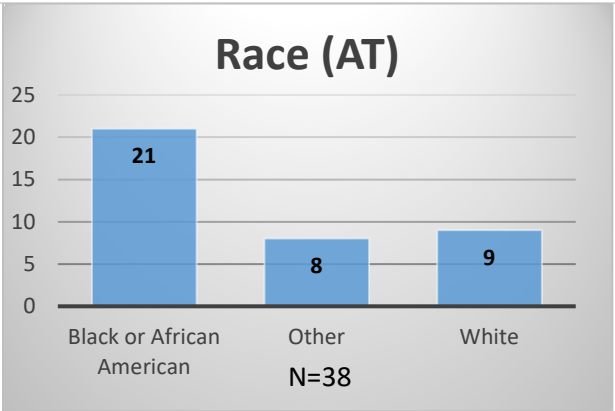

Daily Data Dashboard – November 14, 2022
Demographics for JTDC Population
Monday Morning Midnight Count

Total # of probation Involved youth¹: 1,019

¹ Probation Active: Any youth who is pending sentencing with an active social history, has been formally placed on probation or supervision with Cook County Juvenile Probation on the date of the report.

*Age, Gender and Race for Criminal Court population (N=2) is not represented in this report.

Data sources: cFive Supervisor – Probation Population and RMIS – JTDC Population

Daily Data Dashboard – November 14, 2022
Demographics for JTDC Population
Monday Morning Midnight Count