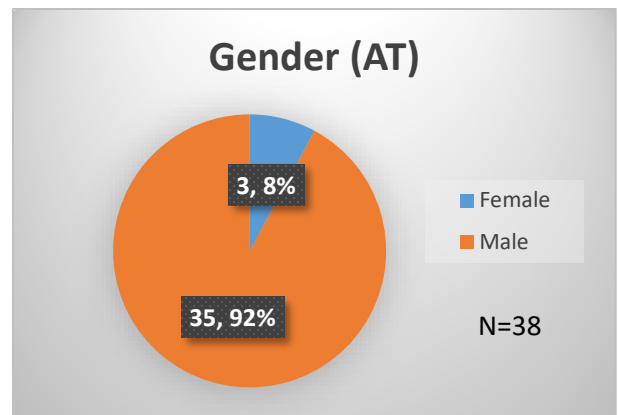

Daily Data Dashboard – November 14, 2022
Demographics for JTDC Population
Monday Morning Midnight Count

Total # of probation Involved youth¹: 1,019

¹ Probation Active: Any youth who is pending sentencing with an active social history, has been formally placed on probation or supervision with Cook County Juvenile Probation on the date of the report.

*Age, Gender and Race for Criminal Court population (N=2) is not represented in this report.

Data sources: cFive Supervisor – Probation Population and RMIS – JTDC Population

Daily Data Dashboard – November 14, 2022
Demographics for JTDC Population
Monday Morning Midnight Count