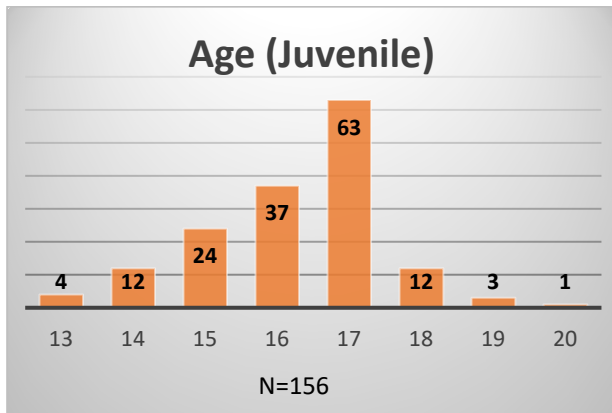

Daily Data Dashboard – November 14, 2022
Demographics for JTDC Population
Monday Morning Midnight Count

Total # of probation Involved youth¹: 1,019

¹ Probation Active: Any youth who is pending sentencing with an active social history, has been formally placed on probation or supervision with Cook County Juvenile Probation on the date of the report.

*Age, Gender and Race for Criminal Court population (N=2) is not represented in this report.

Data sources: cFive Supervisor – Probation Population and RMIS – JTDC Population

Daily Data Dashboard – November 14, 2022
Demographics for JTDC Population
Monday Morning Midnight Count