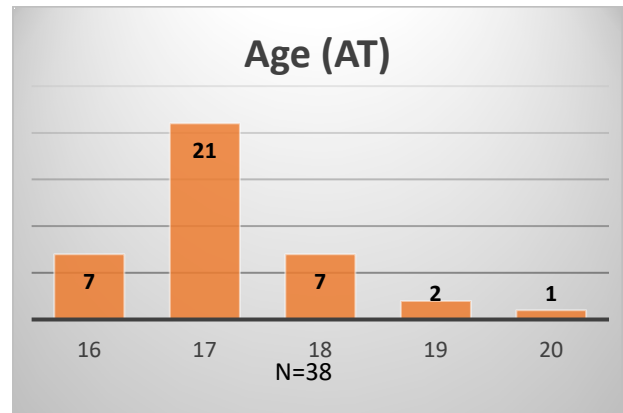

Daily Data Dashboard – November 14, 2022
Demographics for JTDC Population
Monday Morning Midnight Count

Total # of probation Involved youth¹: 1,019

¹ Probation Active: Any youth who is pending sentencing with an active social history, has been formally placed on probation or supervision with Cook County Juvenile Probation on the date of the report.

*Age, Gender and Race for Criminal Court population (N=2) is not represented in this report.

Data sources: cFive Supervisor – Probation Population and RMIS – JTDC Population

Daily Data Dashboard – November 14, 2022
Demographics for JTDC Population
Monday Morning Midnight Count