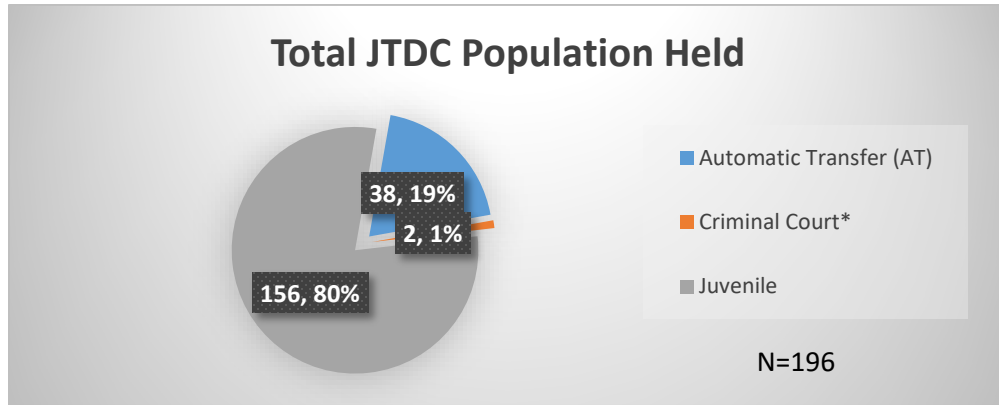

Daily Data Dashboard – November 14, 2022
Demographics for JTDC Population
Monday Morning Midnight Count

Total # of probation Involved youth¹: 1,019

¹ Probation Active: Any youth who is pending sentencing with an active social history, has been formally placed on probation or supervision with Cook County Juvenile Probation on the date of the report.

*Age, Gender and Race for Criminal Court population (N=2) is not represented in this report.

Data sources: cFive Supervisor – Probation Population and RMIS – JTDC Population

Daily Data Dashboard – November 14, 2022
Demographics for JTDC Population
Monday Morning Midnight Count