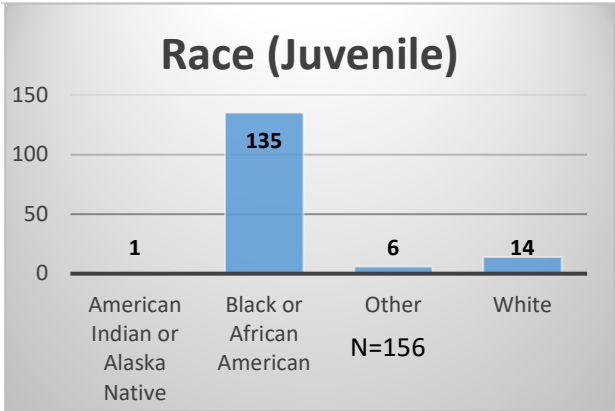

Daily Data Dashboard – November 14, 2022
Demographics for JTDC Population
Monday Morning Midnight Count

Total # of probation Involved youth¹: 1,019

¹ Probation Active: Any youth who is pending sentencing with an active social history, has been formally placed on probation or supervision with Cook County Juvenile Probation on the date of the report.

*Age, Gender and Race for Criminal Court population (N=2) is not represented in this report.

Data sources: cFive Supervisor – Probation Population and RMIS – JTDC Population

Daily Data Dashboard – November 14, 2022
Demographics for JTDC Population
Monday Morning Midnight Count